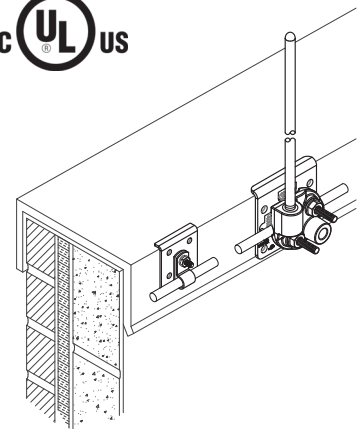

This product may be subject to patent rights of VFC. Consult your patent attorney about your rights and responsibilities regarding patented products.

25 YEARS OF 3M EXPERIENCE

10 YEAR ADHESION WARRANTY

The architectural adhesive tapes in the VFC System are currently and have been used all over the world supporting exterior architectural metal panels in the harshest environments since the 1980's. As this system was installed on the Walt Disney Concert Hall, it should meet or exceed the requirements of your LPSs. We also provide a 10 year adhesion warranty. For a better attachment system, the VFC VertStick® is the solution.