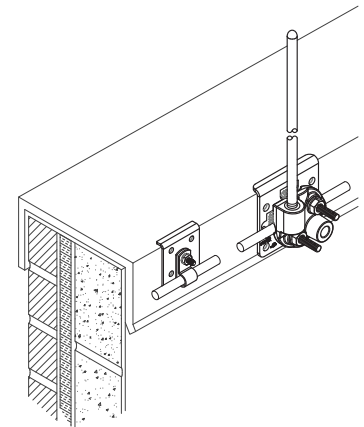

This product may be subject to patent rights of VFC. Consult your patent attorney about your rights and responsibilities regarding patented products.

25 YEARS OF 3M EXPERIENCE

10 YEAR ADHESION WARRANTY

The architectural adhesive tapes in the VFC System are currently and have been used all over the world supporting exterior architectural metal panels in the harshest environments since the 1980's. As this system was installed on the Walt Disney Concert Hall, it should meet or exceed the requirements of your LPSs. We also provide a 10 year adhesion warranty. For a better attachment system, the VFC VertStick® is the solution.